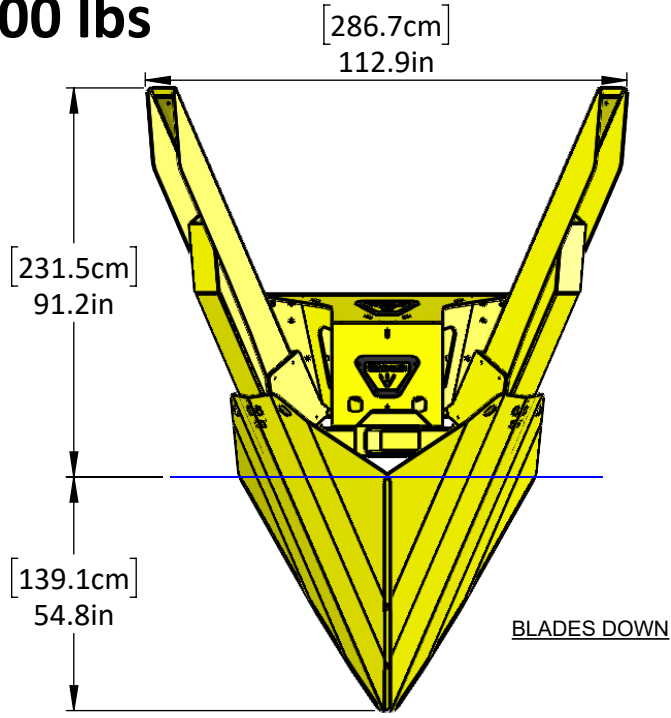

66" 4-Blade 30° Inside Frame (60" Stroke)

5800 lbs

TOP VIEW