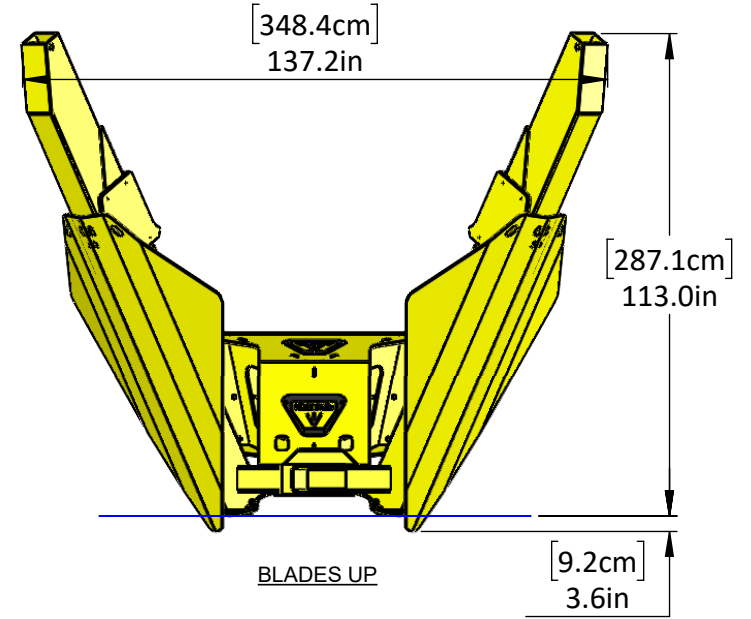

66" 4-Blade 30° Inside Frame (60" Stroke)

5800 lbs

TOP VIEW