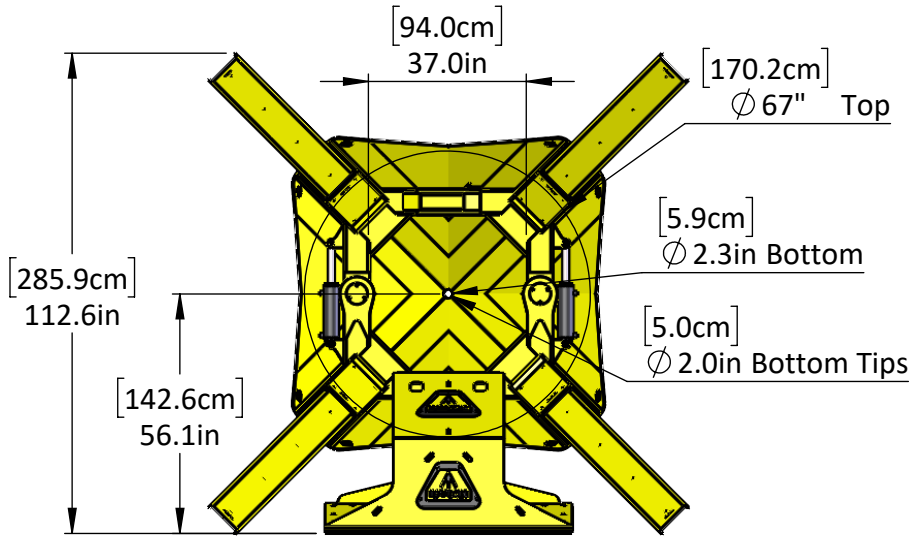

66" 4-Blade 30° Inside Frame (60" Stroke)

5800 lbs

TOP VIEW